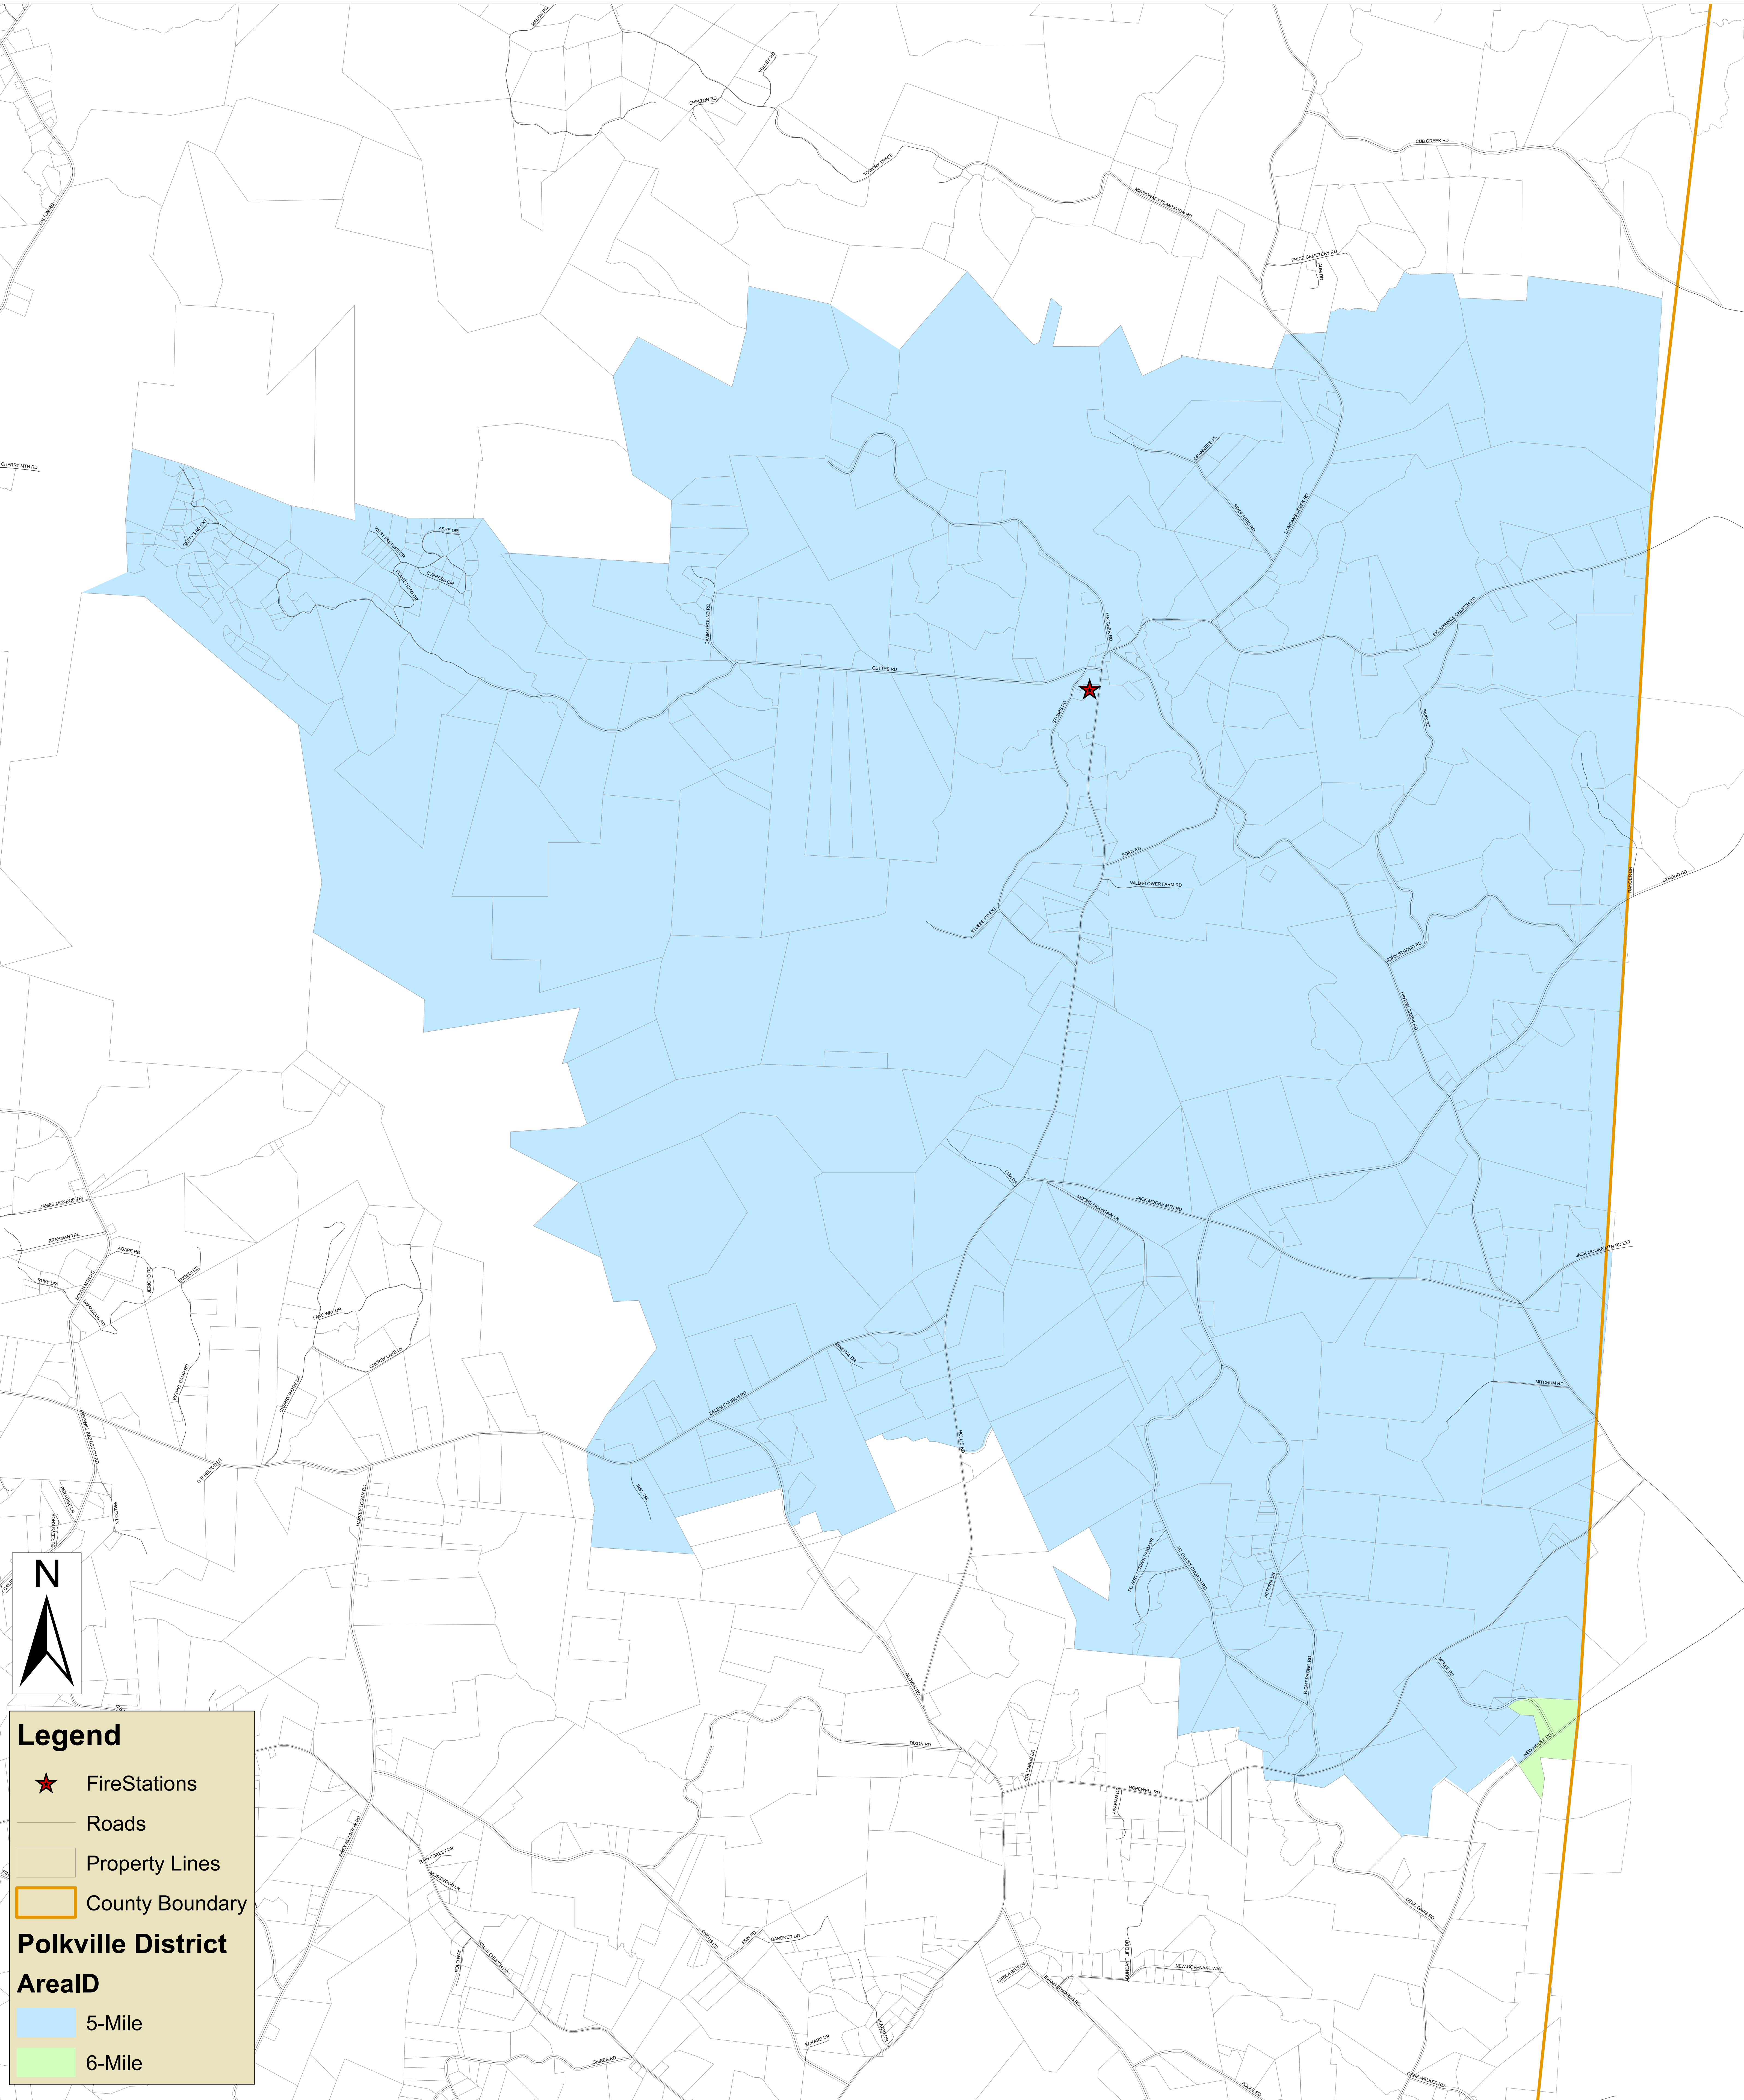

# POLKVILLE FIRE PROTECTION SERVICE DISTRICT

**Legend**

- ★ Fire Stations
- Roads
- Property Lines
- County Boundary

**Polkville District**

**AreaID**

- 5-Mile
- 6-Mile

1 inch = 900 feet

0 0.25 0.5 1 1.5 Miles